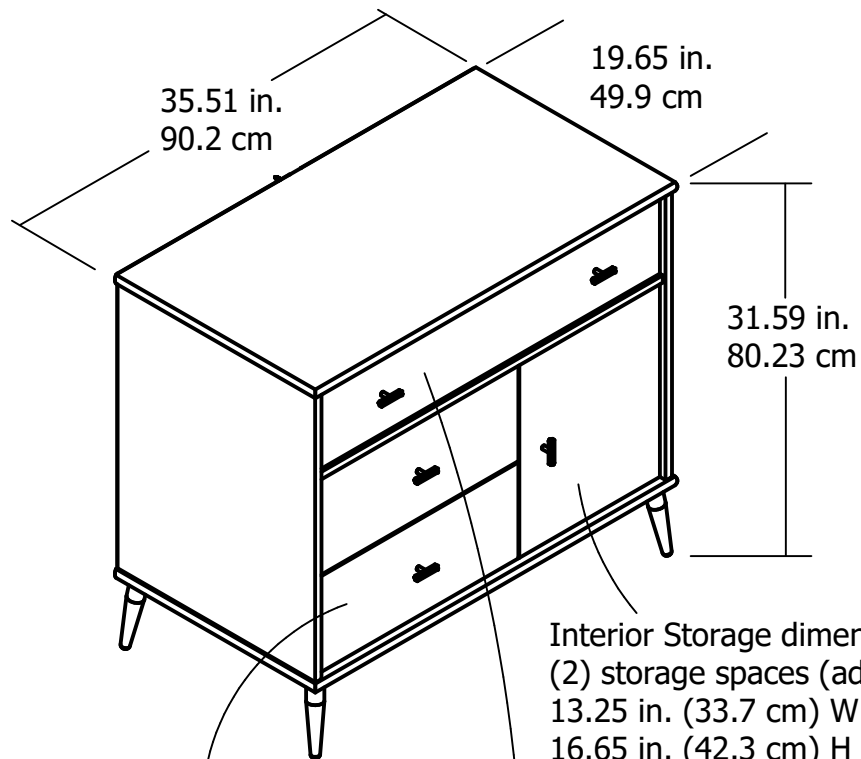

# 2530

Interior Drawer dimensions:  
17.81 in. (43.3 cm) W  
5.89 in. (14.9cm) H  
12.97 in. (32.9 cm) D  
0.79 cubic feet (each)

Interior Storage dimensions:  
(2) storage spaces (adj heights)  
13.25 in. (33.7 cm) W  
16.65 in. (42.3 cm) H  
18.31 in. (46.5 cm) D  
2.34 cubic feet

Interior Upper Drawer dimensions:  
31.69 in. (80.5 cm) W  
4.04 in. (10.3 cm) H  
12.97 in. (32.9 cm) D  
0.96 cubic feet

Wood Breakdown: 92%  
Total storage: 4.88 cubic feet

Overall Product Size:  
35.51"W x 19.65"D x 31.59"H  
90.2cm W x 49.9cm D x 80.23cm H

Maximum Weight Capacities  
Unit Weight: 88 lbs. (39.9 kg)