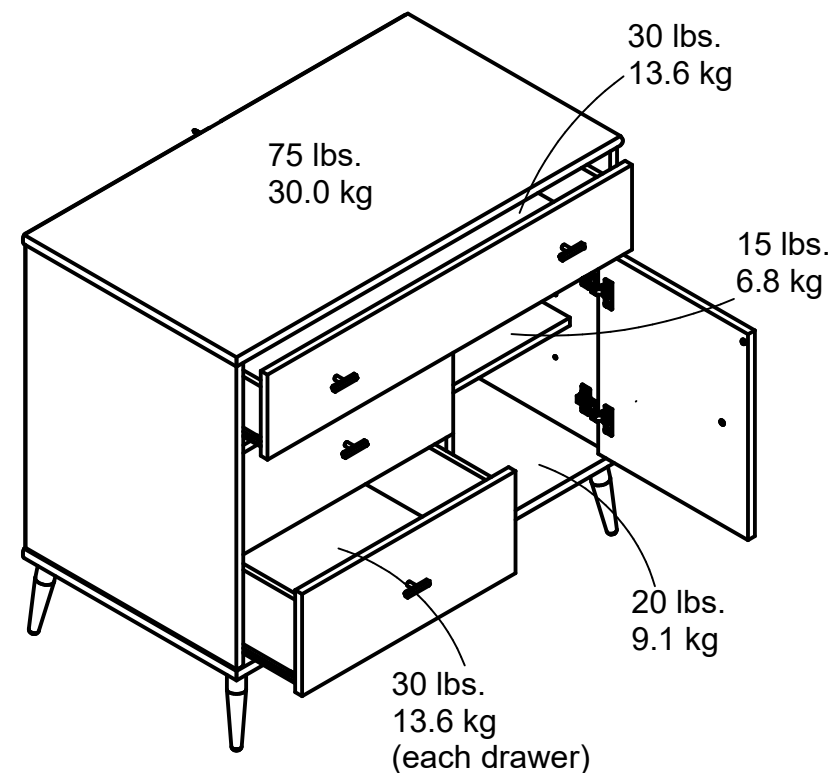

# 2530

Interior Drawer dimensions:  
17.81 in. (43.3 cm) W  
5.89 in. (14.9cm) H  
12.97 in. (32.9 cm) D  
0.79 cubic feet (each)

Interior Storage dimensions:  
(2) storage spaces (adj heights)  
13.25 in. (33.7 cm) W  
16.65 in. (42.3 cm) H  
18.31 in. (46.5 cm) D  
2.34 cubic feet

Interior Upper Drawer dimensions:  
31.69 in. (80.5 cm) W  
4.04 in. (10.3 cm) H  
12.97 in. (32.9 cm) D  
0.96 cubic feet

Wood Breakdown: 92%  
Total storage: 4.88 cubic feet

Overall Product Size:  
35.51"W x 19.65"D x 31.59"H  
90.2cm W x 49.9cm D x 80.23cm H

Maximum Weight Capacities  
Unit Weight: 88 lbs. (39.9 kg)